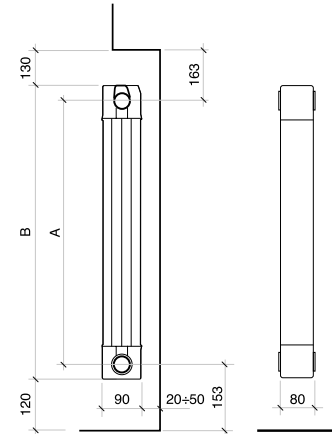

Available in 3 colors

CE₀₅

Standard supply	3, 4, 5, 6 sections
Colours	Ardesia textured matt Black coffee textured matt Pearl pearled
Maximum working pressure	16 bar
Test pressure	24 bar
Included in the package	Water diaphragm (retainer cap)

Model	Heat output				
	ΔT 30	ΔT 40	ΔT 50	ΔT 60	ΔT 70
	W/sect.	W/sect.	W/sect.	W/sect.	W/sect.
1600	135,9	202,4	275,0	354,8	439,2
1800	150,0	221,6	300,0	384,2	473,6
2000	159,5	237,9	324,0	418,0	518,0

MEASURES EXPRESSED IN MILLIMETRES

Model	Code (*)	Depth	Height	Centre distance	Length	Connection diameters	Water capacity	Exponent	Coefficient
		mm	(B) mm	(A) mm	mm	inches	litres/sect.	n	Km
1600	81ELExxx	90	1666	1600	80	G1	0,70	1,3843	1,2260
1800	81FLExxx	90	1866	1800	80	G1	0,78	1,3570	1,4846
2000	81GLExxx	90	2066	2000	80	G1	0,86	1,3905	1,4083